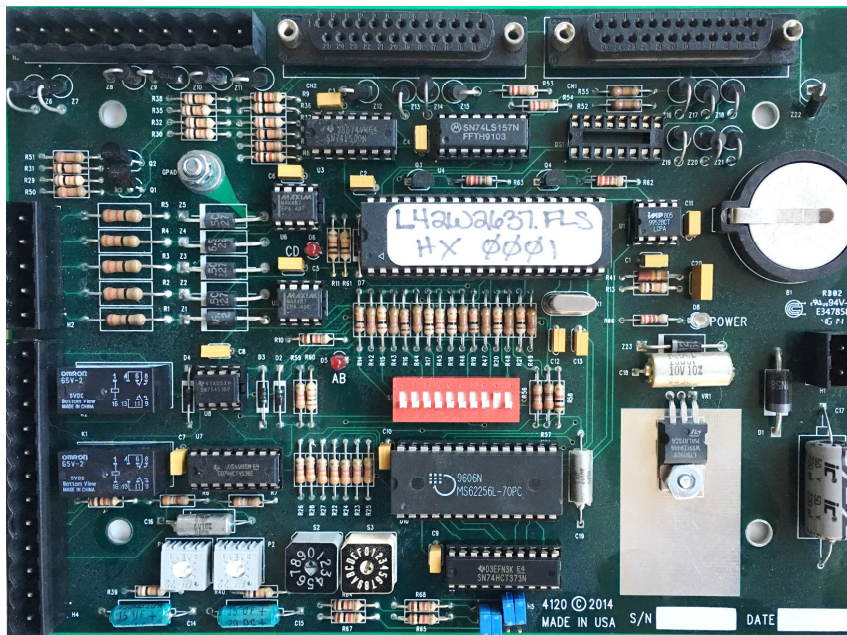

TOYO CORPORATION

TOYE

ACCESS CONTROL SYSTEMS

P.O. Box 3997, Chatsworth, CA 91313-3997, Phone (818)-882-4000, Fax (818)-882-5325, www.toyecorp.com

New Toye Universal Command Modules

The new Toye Universal/Learn Command Module has these features:

1. Automatically accepts most proximity card reader Wiegand output formats without any programming needed.
2. Learns up to 16 site codes for auto degraded mode with the flick of a switch.
3. No more EPROM's to change out. This unit will work in most existing Toye jobs: plug and play.
4. Available at the same price as the standard 4120/4122 series modules on new jobs, and at a very slight up charge for existing jobs.
5. Old 4120/4122 series command modules can usually be upgraded to the new L4120/L4122 modules for doing field service swaps.
6. The new L4120/L4122 Universal/Learn modules are interchangeable with existing 4120/4122 modules, and are UL-294 listed.
7. LED Added to show that unit has power.
8. New Jumpers are provided instead of external pull up resistors when needed.