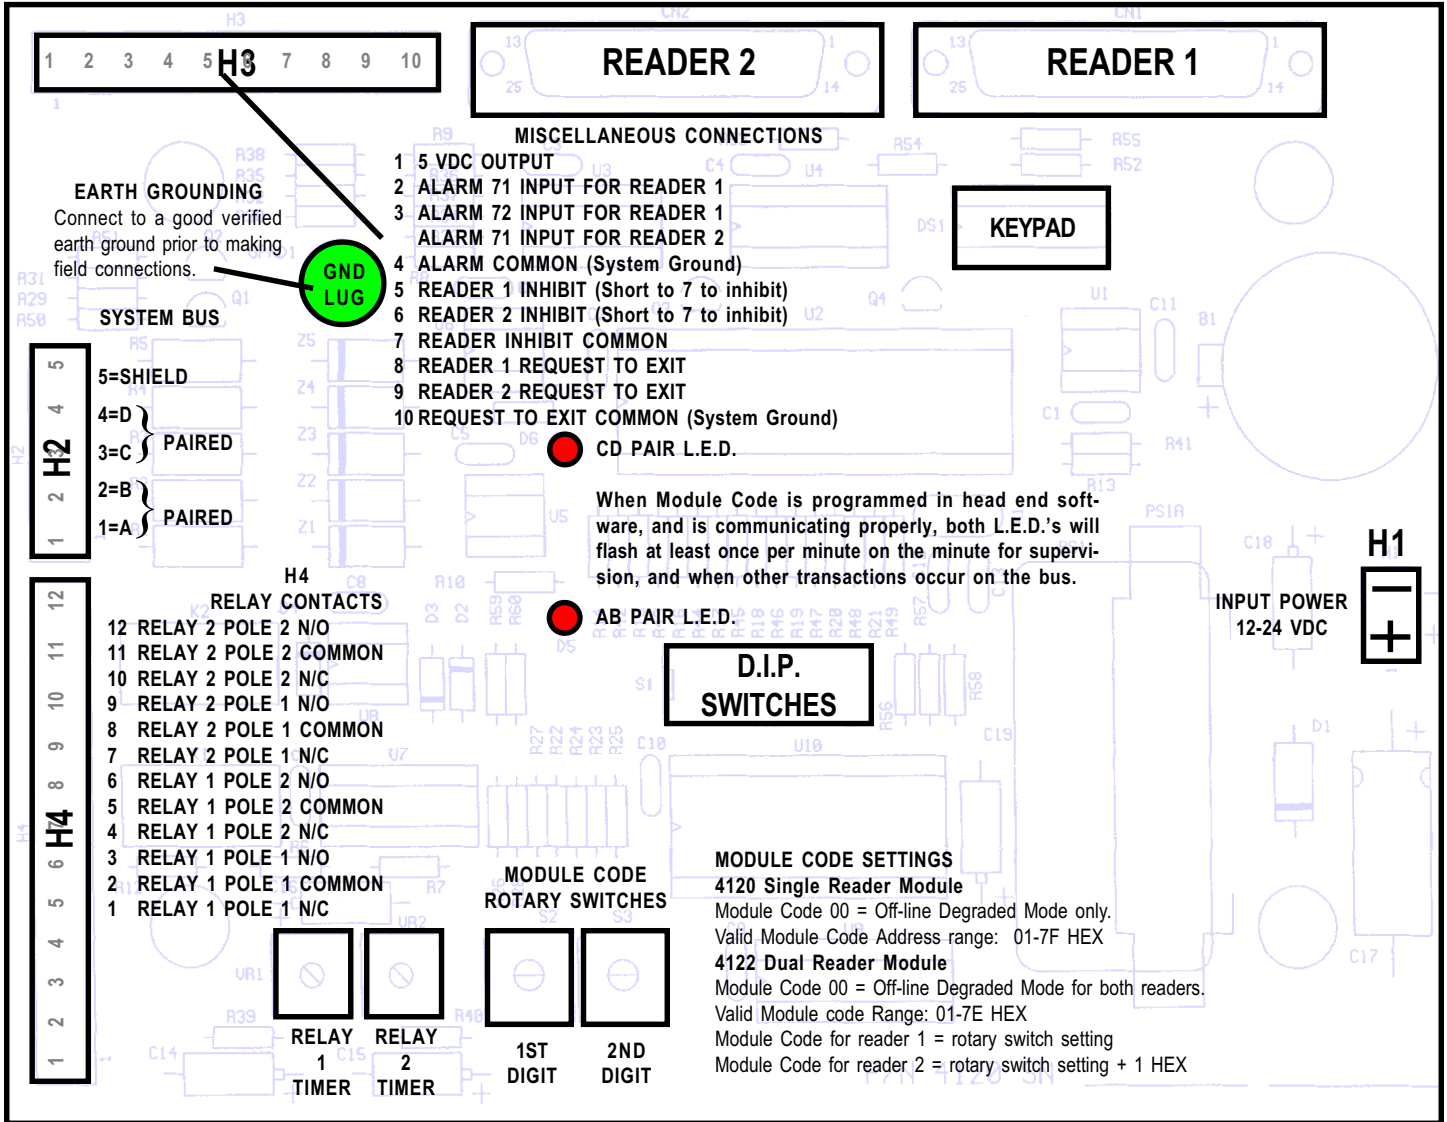

4120/4122 Command Module

The 4120 is a single reader Module, and the 4122 supports two readers. Several mode combinations are available through D.I.P. switch settings. See the explanation of these settings on the reverse side.